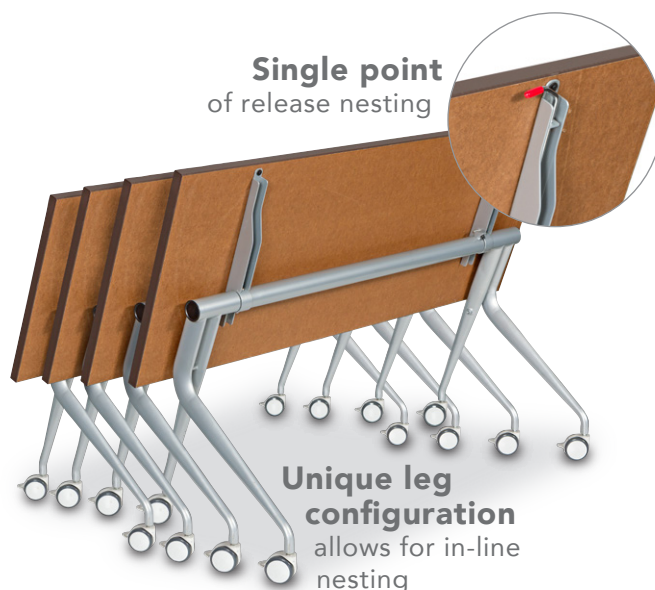

Unlike standard cross bases, **Milan's legs** won't get in the way of those seated at the table

Milan's comprehensive product line allows you to incorporate the series throughout your facility to create a cohesive look from one space to the next

Milan End Base

Inspired by Italian principles of beauty and practicality, the Milan Line is the ultimate combination of **form and function**

Gently curved legs create a more interesting appearance than a traditional post leg

Milan Nesting Table

Single point
of release nesting

Unique leg
configuration
allows for in-line
nesting

Milan's
beautiful soft
triangle leg is
curved to create a
contemporary look
and a strong base for
whatever top you choose
to put on it

Milan Nesting Chair

Space efficiencies, the Italian way

Flex-back
makes Milan
seating functional
and comfortable

FOR ADDITIONAL INFORMATION ON ALL OF OUR TABLE LINES, INCLUDING FINISHES, SPECIFICATIONS, INSTALLATION PHOTOS, WARRANTY AND PRICING, AS WELL AS A LIST OF OUR REPS BY STATE, VISIT US ONLINE.