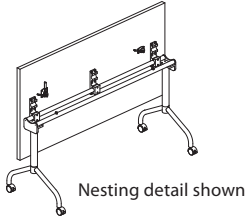

MOBI

Stationary & Mobile Tables

EDGE STYLE, TYPE & SIZE			
SELF	VINYL T-MOLD	RIGID PVC	THERMO-FUSED
L-10 	L-21 	P-12 	TM-23
1/16" x 1/4"	1/4" x 1/4"	3mm x 1/4"	1 1/8"

MODESTY OPTIONS		
METAL MODESTY	LAMINATE MODESTY	ACRYLIC MODESTY
Code: MMP	Code: MPS	Code: MPA

TABLE MODEL	List Prices: Smooth & Textured Base Finishes						
MBX-SQR2424	$440	$388	$440	$448	NA	NA	NA
MBX-SQR3030	$540	$475	$540	$566	NA	NA	NA
MBX-SQR3636	$587	$527	$587	$691	NA	NA	NA

HEIGHT OPTIONS		
Adjustable Height	ADJ	$275
Special Height	SPH	$98

COLUMN FINISH OPTIONS	
Metallic finish	$78
Second finish on column	N/C

CASTER/GLIDE OPTIONS		
Leveler glides	IQG	N/C
Ecco casters	ECO	N/C
3" premium casters	CST	$80 set

SPECIALTY PVC EDGE OPTION	
P-14 edge	$49

TABLE MODEL							
MB1-REC2448	$684	$608	$684	$734	+ 125	+ 253	+ 325
MB1-REC2460	$710	$645	$710	$826	+ 130	+ 277	+ 381
MB1-REC2472	$756	$697	$756	$918	+ 140	+ 317	+ 432
MB1-REC3048	$706	$646	$706	$826	+ 125	+ 253	+ 325
MB1-REC3060	$768	$697	$768	$942	+ 130	+ 278	+ 381
MB1-REC3072	$838	$758	$838	$1057	+ 140	+ 317	+ 432

NESTING & HEIGHT OPTIONS		
Nesting	NST	$204
Adjustable Height	ADJ	$275
Special Height	SPH	$98

COLUMN FINISH OPTIONS	
Metallic finish	$78
Second finish on column	N/C

CASTER/GLIDE OPTIONS		
Leveler glides	IQG	N/C
Ecco casters	ECO	N/C
3" premium casters	CST	$80 set

SPECIALTY PVC EDGE OPTION	
P-14 edge	$49

TABLE MODEL							
MBX-RND24	$464	$436	$464	$416	NA	NA	NA
MBX-RND30	$575	$541	$575	$564	NA	NA	NA
MBX-RND36	$632	$587	$632	$691	NA	NA	NA
MBX-RND42	$842	$813	$842	$841	NA	NA	NA

HEIGHT OPTIONS		
Adjustable Height	ADJ	$275
Special Height	SPH	$98

COLUMN FINISH OPTIONS	
Metallic finish	$78
Second finish on column	N/C

CASTER/GLIDE OPTIONS		
Leveler glides	IQG	N/C
Ecco casters	ECO	N/C
3" premium casters	CST	$80 set

SPECIALTY PVC EDGE OPTION	
P-14 edge	$49

HOW TO ORDER MOBI: