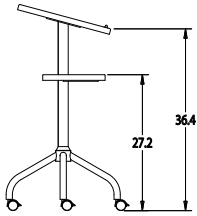

FAN TABLE

TABLE MODEL

MB1-FAN2454	\$812	\$723	\$812	\$780	+ 130	+ 277	+ 381
MB1-FAN3066	\$1047	\$900	\$1047	\$999	+ 140	+ 317	+ 432

HEIGHT OPTIONS		
Adjustable Height	ADJ	\$275
Special Height	SPH	\$98

COLUMN FINISH OPTIONS	
Metallic finish	\$78
Second finish on column	N/C

CASTER/GLIDE OPTIONS		
Leveler glides	IQG	N/C
Ecco casters	ECO	N/C
3" premium casters	CST	\$80 set

SPECIALTY PVC EDGE OPTION	
P-14 edge	\$49

HOW TO ORDER MOBI:

MODEL NUMBER					FINISH SELECTIONS			OPTIONS		
MB1	REC	2442	STA	L10	S10	WAT4472	E01	STD	MPS	CST
PRODUCT	SHAPE	SIZE	BASE FUNCTION	EDGE STYLE	BASE FINISH	LAMINATE CODE	EDGE COLOR	CORE OPTIONS	MODESTY PANEL OPTIONS	CASTERS OR GLIDES

MOBI

Presentation Products

ADJUSTABLE PODIUM

- Adjustable podium top
- Minimum range at 36.5"
- Maximum range at 43.5"
- Casters

Podium & Shelf Heights

UTILITY CART

- Mobile media cart
- Three shelves
- Casters

Shelf Heights

EDGE
THERMO-FUSED

TM-24

1 1/8"

MODEL	TOP DIMENSIONS	List Price
MBP-PODM	25"W x 24"D	\$1195

COLUMN FINISH OPTION	
Second finish on column	N/C

CASTER/GLIDE OPTIONS		
Leveler glides	IQG	N/C
Ecco casters	ECO	N/C
3" premium casters	CST	\$80 set