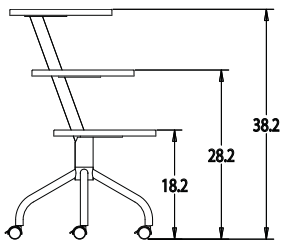

MOBI

Presentation Products

ADJUSTABLE PODIUM

- Adjustable podium top
- Minimum range at 36.5"
- Maximum range at 43.5"
- Casters

Podium & Shelf Heights

UTILITY CART

- Mobile media cart
- Three shelves
- Casters

Shelf Heights

EDGE
THERMO-FUSED

TM-24

1 1/8"

MODEL	TOP DIMENSIONS	List Price
MBP-PODM	25"W x 24"D	\$1195

COLUMN FINISH OPTION	
Second finish on column	N/C

CASTER/GLIDE OPTIONS		
Leveler glides	IQG	N/C
Ecco casters	ECO	N/C
3" premium casters	CST	\$80 set

MODEL	SHELF DIMENSIONS	List Price
MBC-CART	16"W x 18"D	\$1071

COLUMN FINISH OPTION	
Second finish on column	N/C

CASTER/GLIDE OPTIONS		
Leveler glides	IQG	N/C
Ecco casters	ECO	N/C
3" premium casters	CST	\$80 set